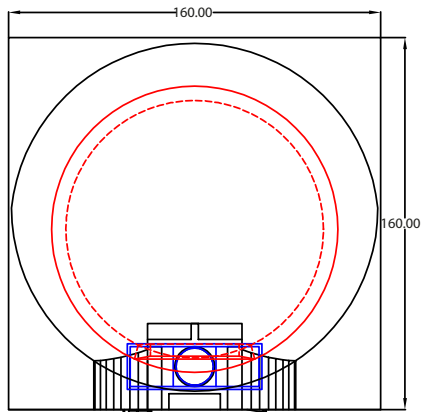

Front View

Side View

Overhead View

External Dimensions Fuego Wood-Fired Oven 140

Internal Dimensions Fuego Wood-Fired Oven 140