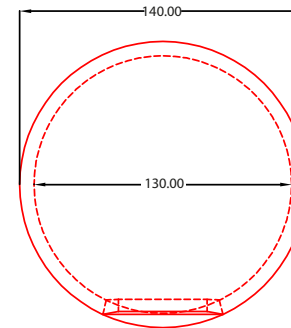

Front View

Side View

Overhead View

External Dimensions Fuego Wood-Fired Oven 140

Internal Dimensions Fuego Wood-Fired Oven 140