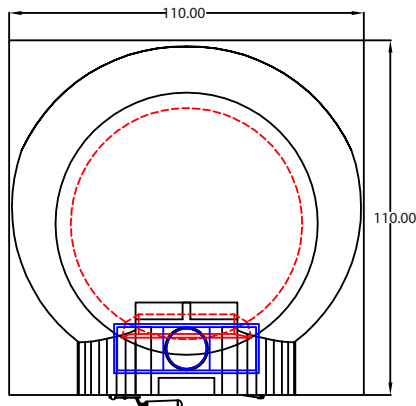

Front View

Side View

Overhead View

External Dimensions Fuego Wood-Fired Oven 80

Internal Dimensions Fuego Wood-Fired Oven 80

Internal Oven Flue

Front View

Side View

Overhead View

Oven Door