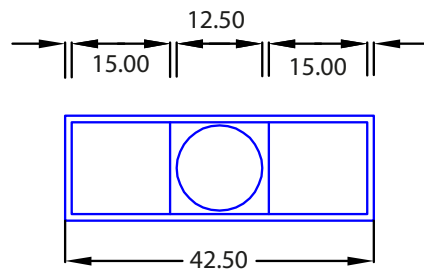

Front View

Side View

Overhead View

External Dimensions Fuego Wood-Fired Oven 80

Internal Dimensions Fuego Wood-Fired Oven 80

Internal Oven Flue

Front View

Side View

Overhead View

Oven Door