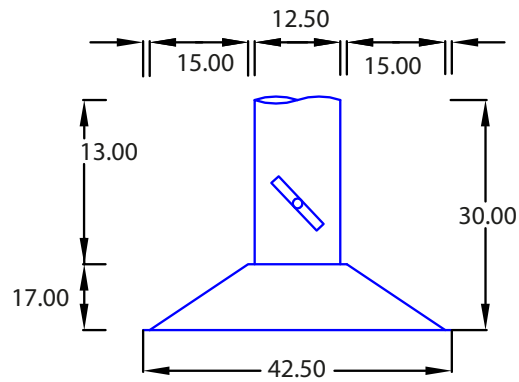

Front View

Side View

Overhead View

External Dimensions Fuego Wood-Fired Oven 80

Internal Dimensions Fuego Wood-Fired Oven 80

Internal Oven Flue

Front View

Side View

Overhead View

Oven Door