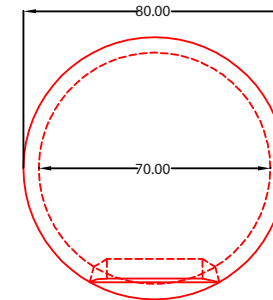

Front View

Side View

Overhead View

External Dimensions Fuego Wood-Fired Oven 80

Internal Dimensions Fuego Wood-Fired Oven 80

Internal Oven Flue

Front View

Side View

Overhead View

Oven Door